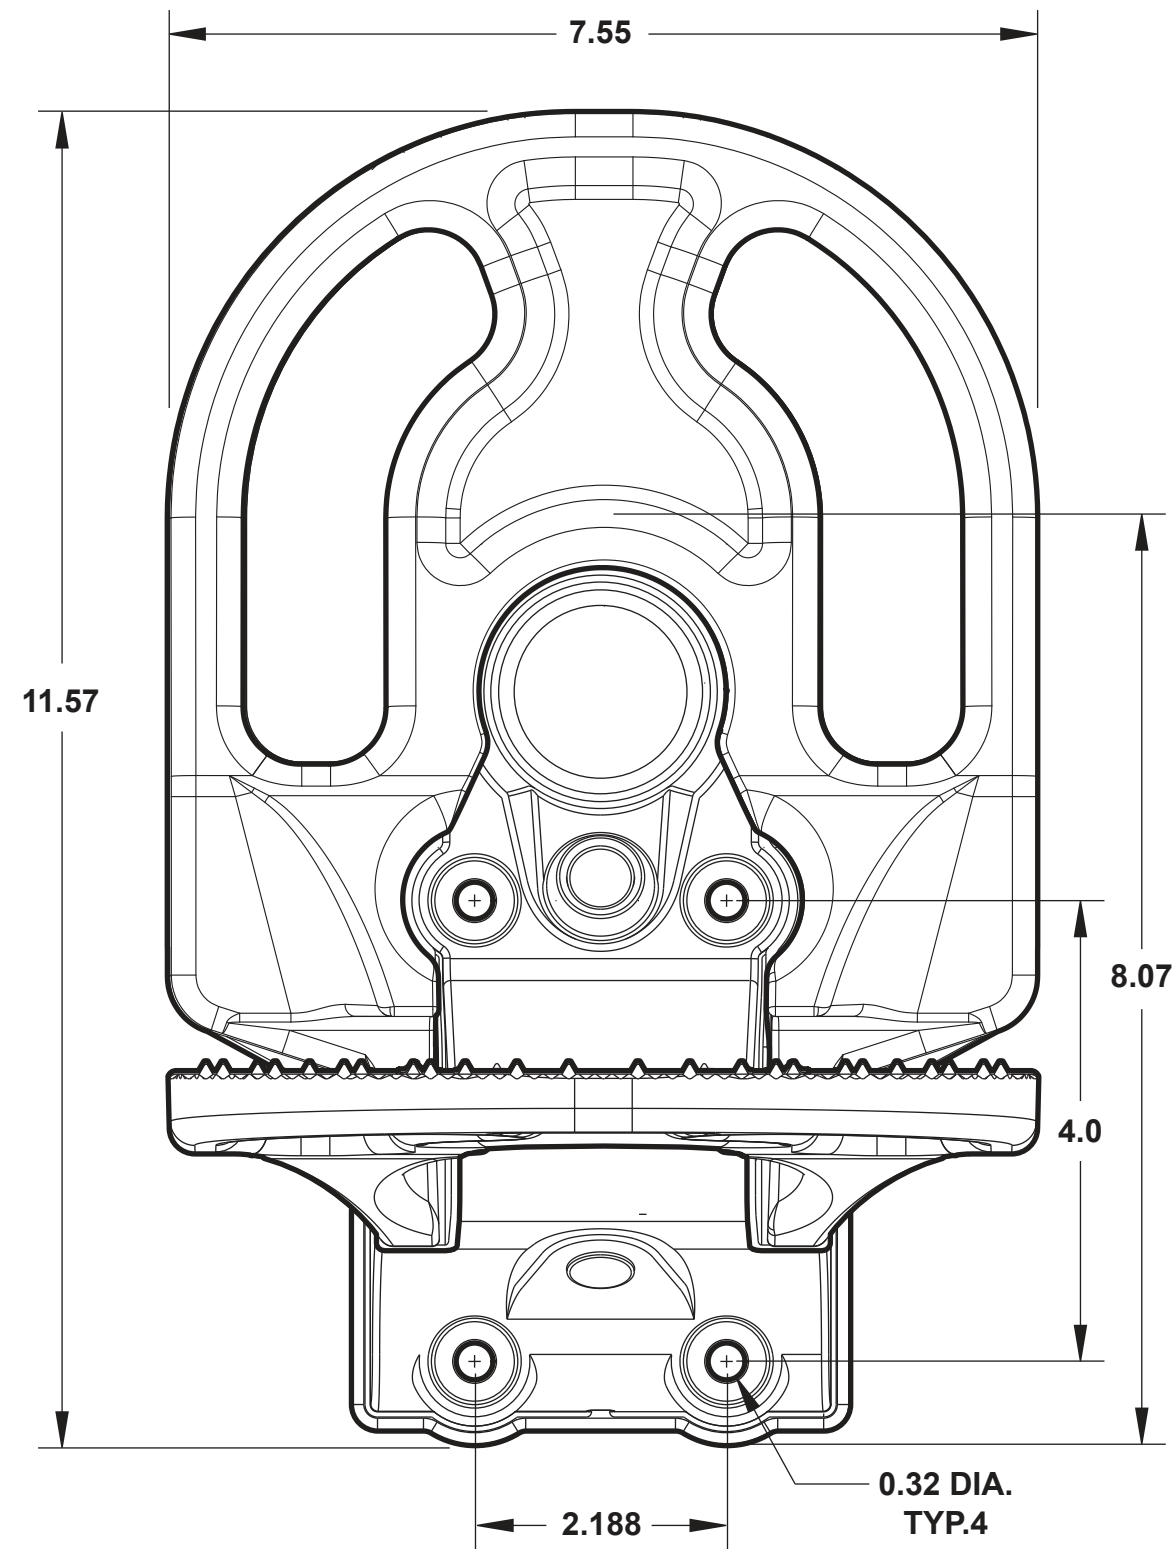

Chrome Plated

3004234 -XX-X-X-X-X-X

Standard Light Module
Colors for Step and
Down Lights:

- 0 No Light
- 1 White ○
- 2 Red ●
- 3 Blue ●
- 4 Amber ●

Innovative Controls Inc.
Large Folding Steps

Black Powder and Clear Coat

3101370 -XX-X-X-X-X-X

Standard Light Module
Colors for Step and
Down Lights:

- 0 No Light
- 1 White ○
- 2 Red ●
- 3 Blue ●
- 4 Amber ●

IC Large Folding Step 3004234 & 3101370 Dimensions

Large Step 3004234