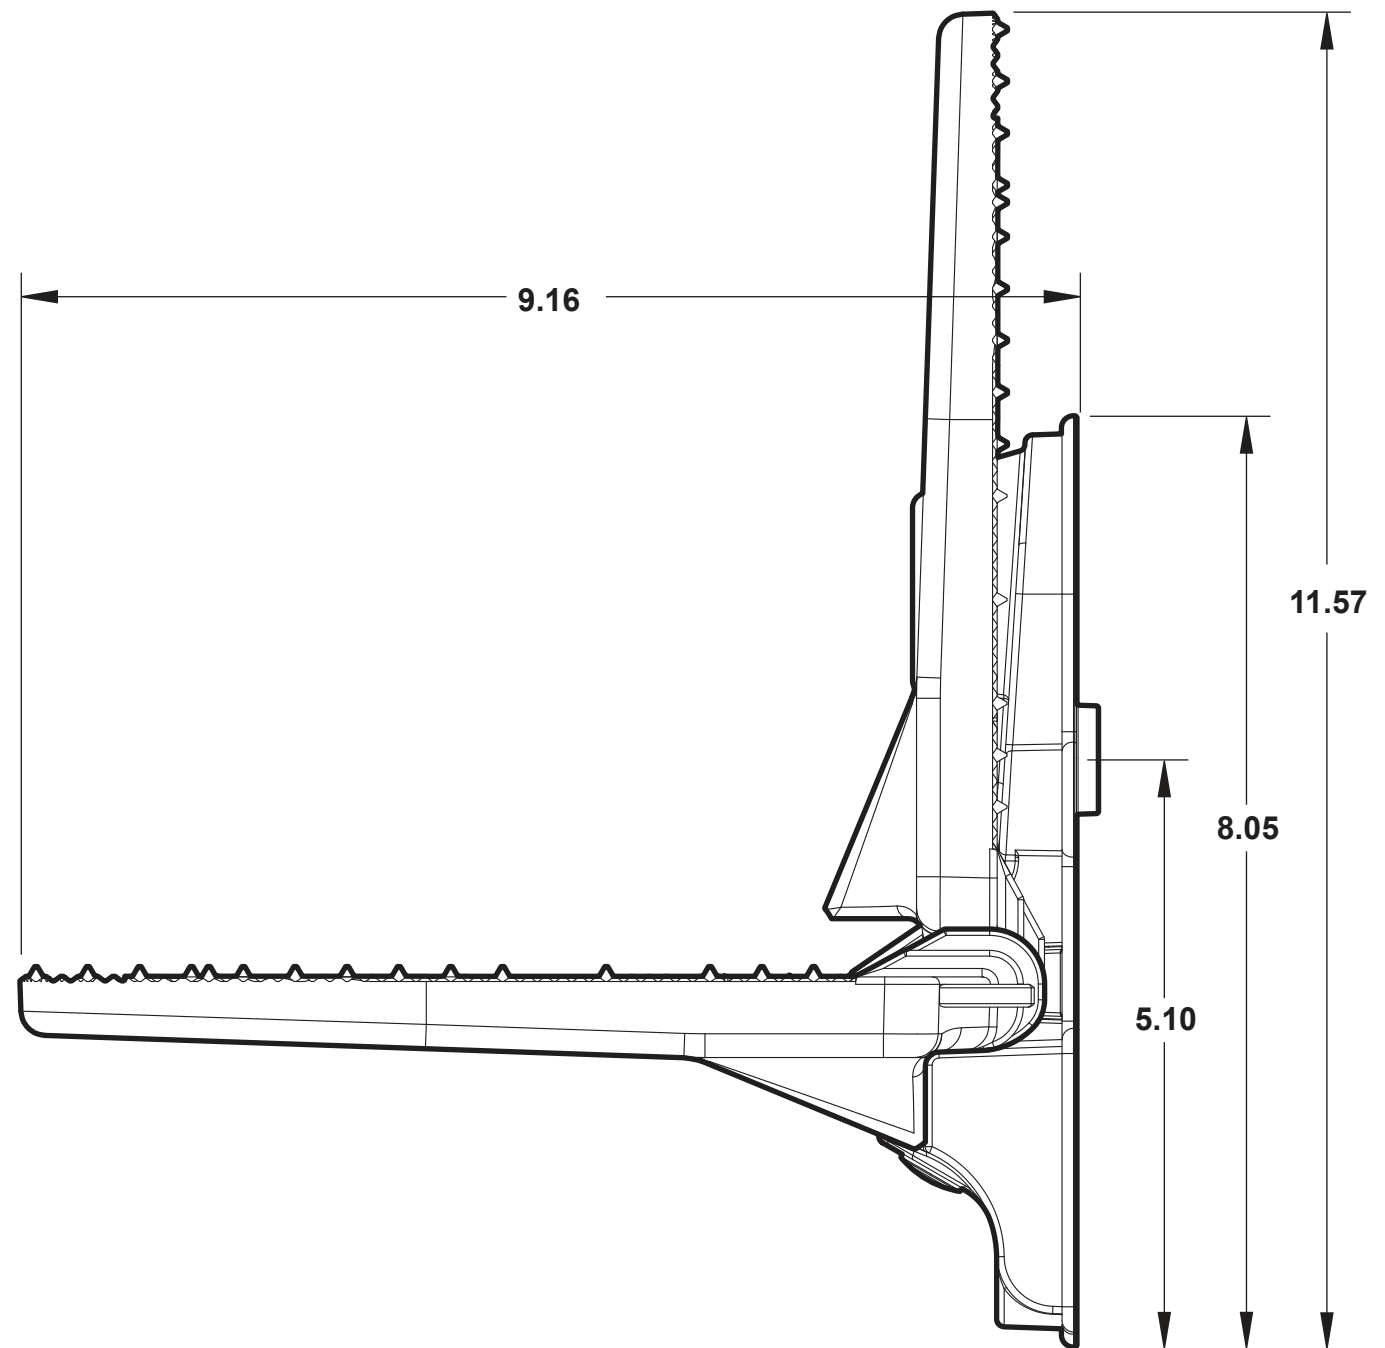

Chrome Plated

3004234 -XX-X-X-X-X-X

Standard Light Module
Colors for Step and
Down Lights:

- 0 No Light
- 1 White ○
- 2 Red ●
- 3 Blue ●
- 4 Amber ●

Innovative Controls Inc.
Large Folding Steps

Black Powder and Clear Coat

3101370 -XX-X-X-X-X-X

Standard Light Module
Colors for Step and
Down Lights:

- 0 No Light
- 1 White ○
- 2 Red ●
- 3 Blue ●
- 4 Amber ●

IC Large Folding Step 3004234 & 3101370 Dimensions

Large Step 3004234