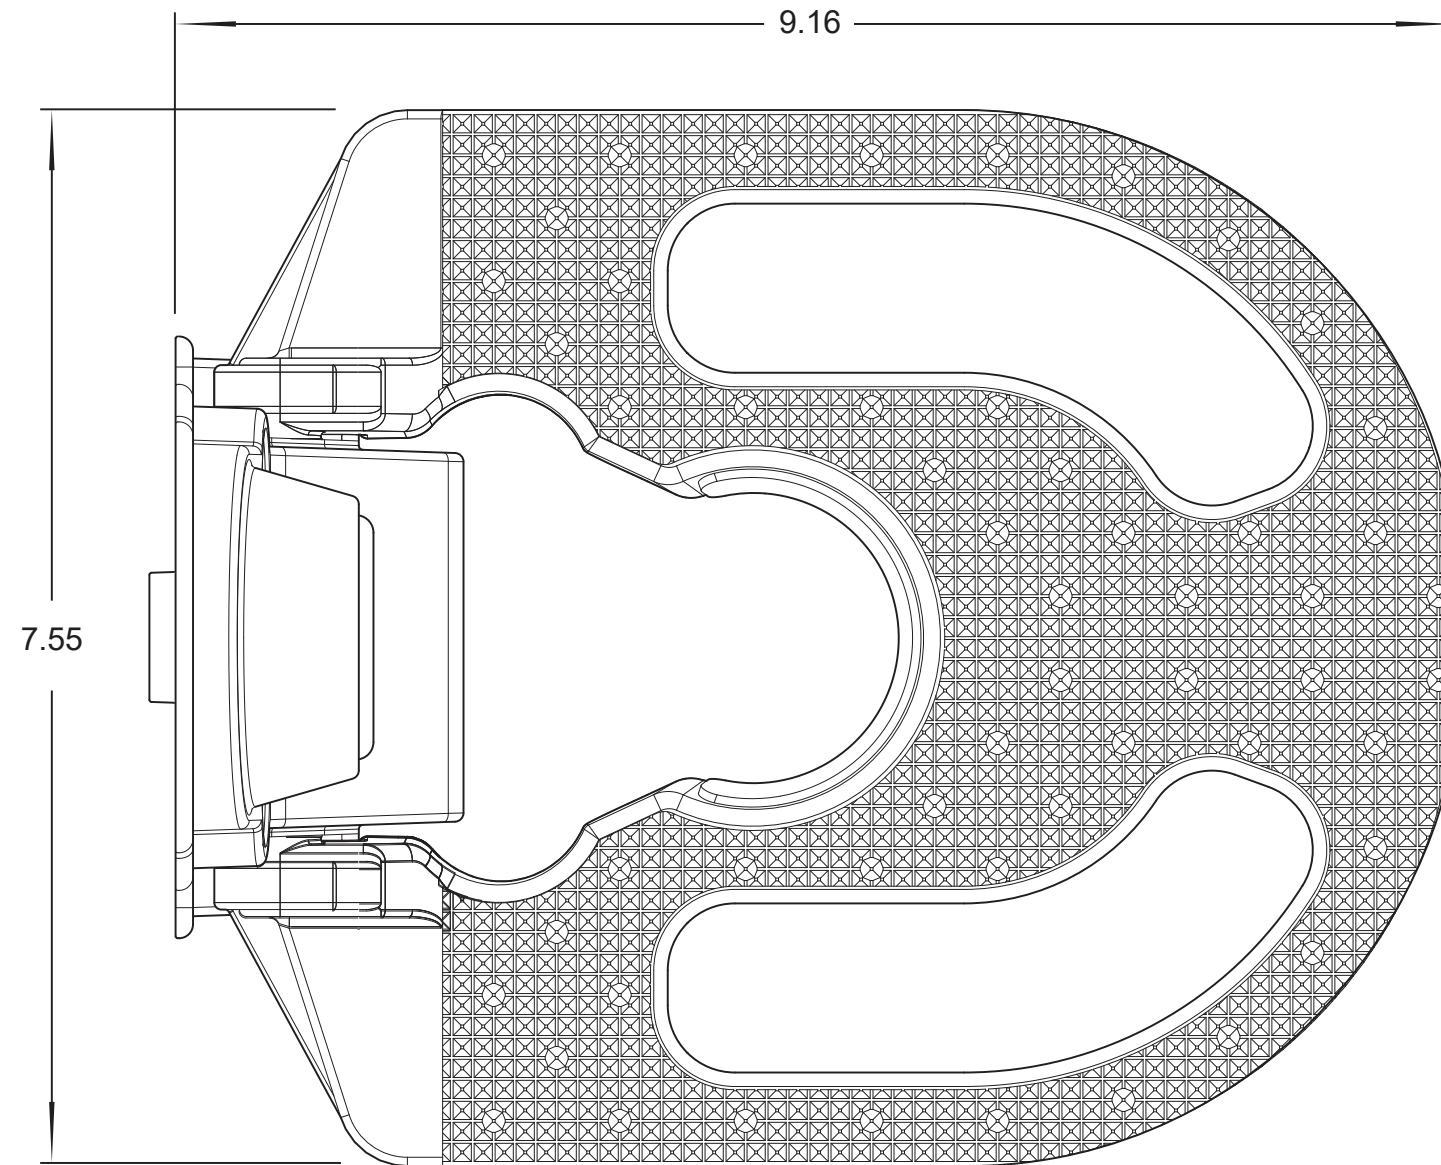

3101370 -XX-X-X-X-X-X

Standard Light Module
Colors for Step and
Down Lights:

- 0 No Light
- 1 White ○
- 2 Red ●
- 3 Blue ●
- 4 Amber ●

IC Large Folding Step 3004234 & 3101370 Dimensions

Large Step 3004234